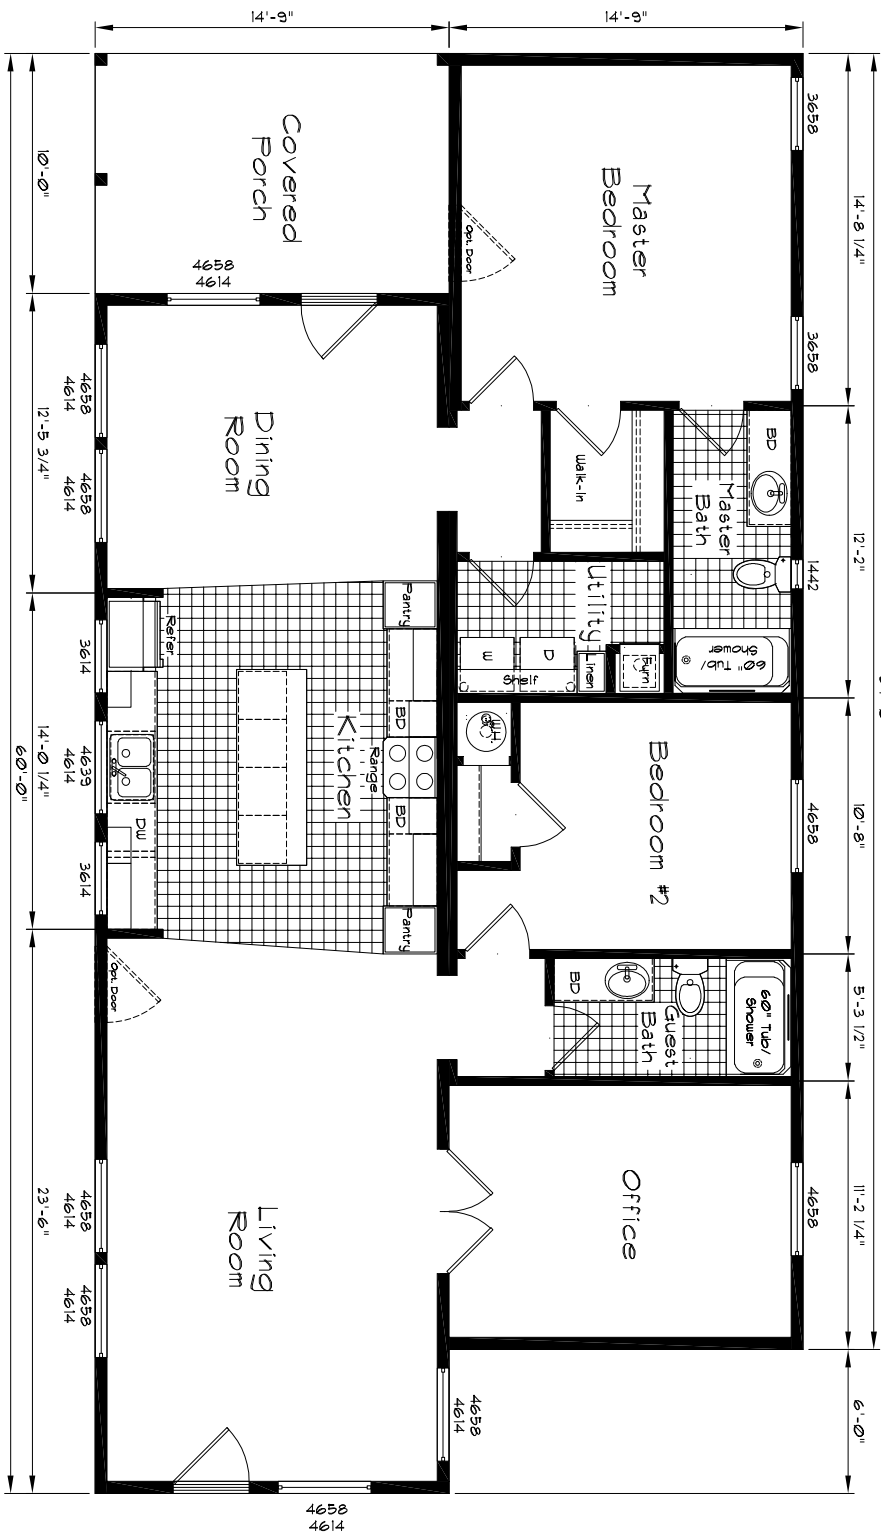

Meadow Ranch

54'-0"

Model: 4001
 2 Bedroom, 2 Bath
 1682 Square Feet
 Floor Size
 60'-0" x 29'-6"

Meadow Ranch

Model: 4001

Square feet: 1682

Front Elevation

Left Elevation

Right Elevation

Rear Elevation