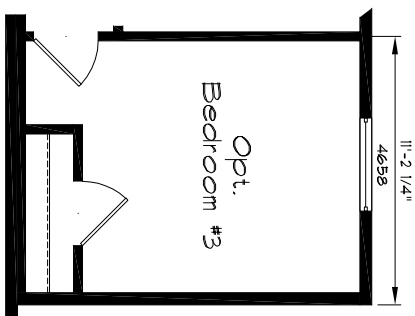

Meadow Ranch

54'-0"

Model: 4001
 2 Bedroom, 2 Bath
 1682 Square Feet
 Floor Size
 60'-0" x 29'-6"

Meadow Ranch

Model: 4001

Square feet: 1682

Front Elevation

Left Elevation

Right Elevation

Rear Elevation