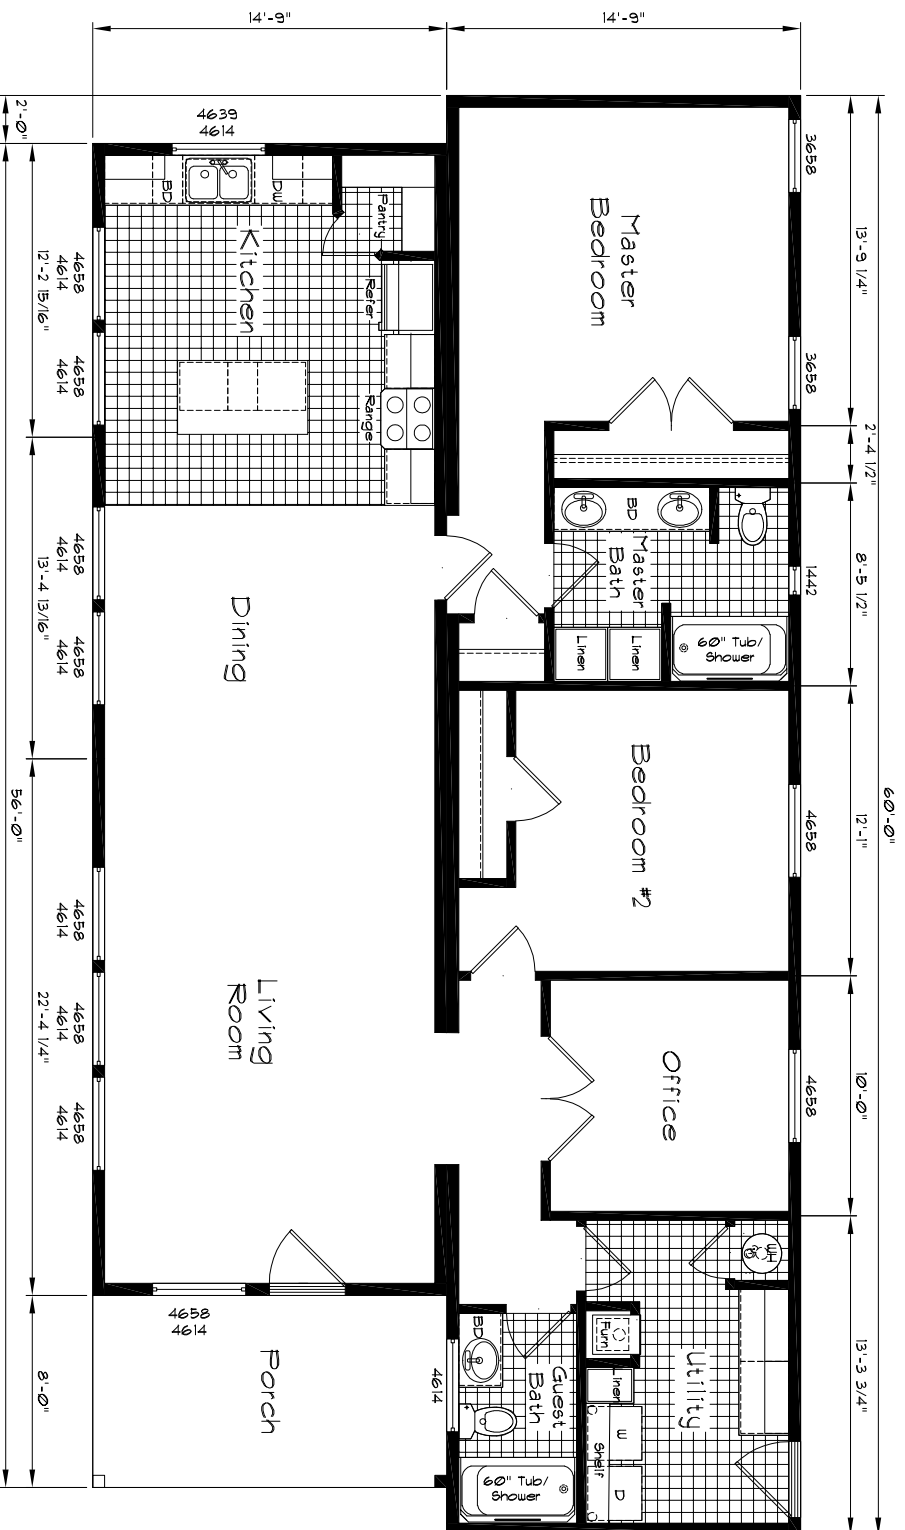

Meadow Ranch

Model: 4003
 2 Bedroom, 2 Bath
 1711 Square Feet
 Floor Size
 60'-0" X 29'-6"

Meadow Ranch

Model: 4003

Square feet: 1711

Front Elevation

Left Elevation

Right Elevation

Rear Elevation