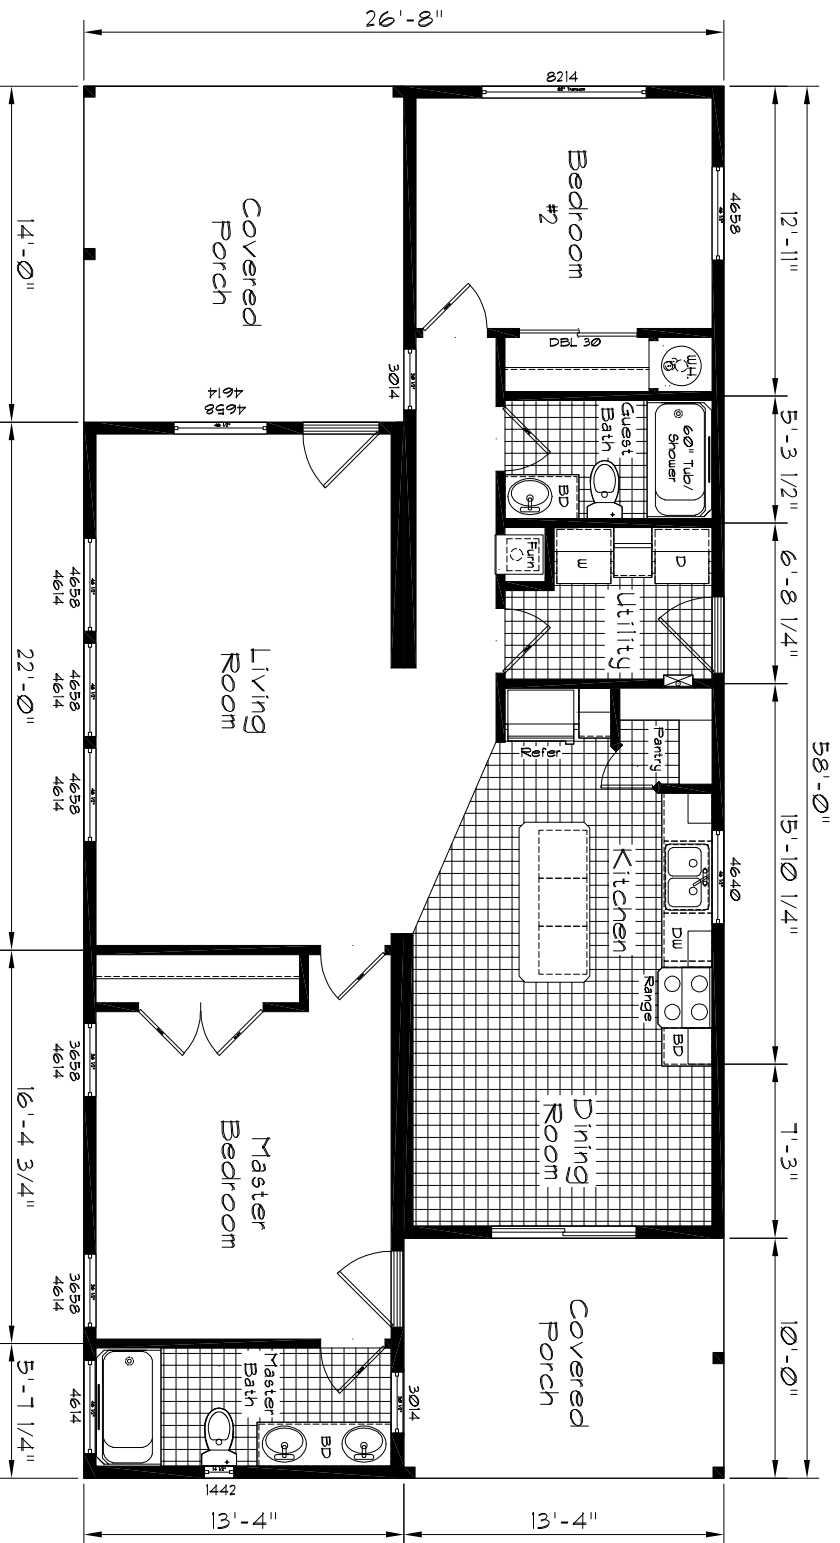

Meadow Ranch

Model: 4004
 2 Bedroom, 2 Bath
 1547 Square Feet
 Actual Floor Size
 58'-0" x 26'-8"

Meadow Ranch

Model: 4004

Square feet: 1547

Front Elevation

Left Elevation

Right Elevation

Rear Elevation