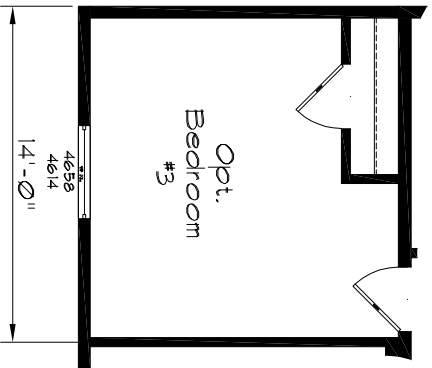

Meadow Ranch

Model: 4004
 2 Bedroom, 2 Bath
 1547 Square Feet
 Actual Floor Size
 58'-0" x 26'-8"

Meadow Ranch

Model: 4004

Square feet: 1547

Front Elevation

Left Elevation

Right Elevation

Rear Elevation